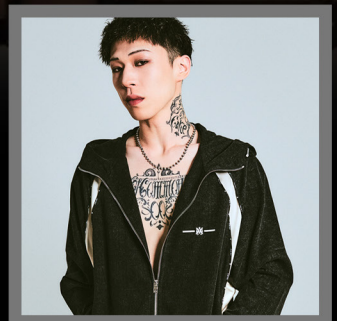

KODAI SATO

EIMAY

RYO IZUMI

SUNGLAZ (TATSUAKI & FUGA)

YAMORI (FROM JAIRO)

THE MIDDLE GROUND

ZISE

2024.7.5 FRIDAY @KITAHACHIGEKIYOU BUDDY MUSIC OR CODE TICKET LINK